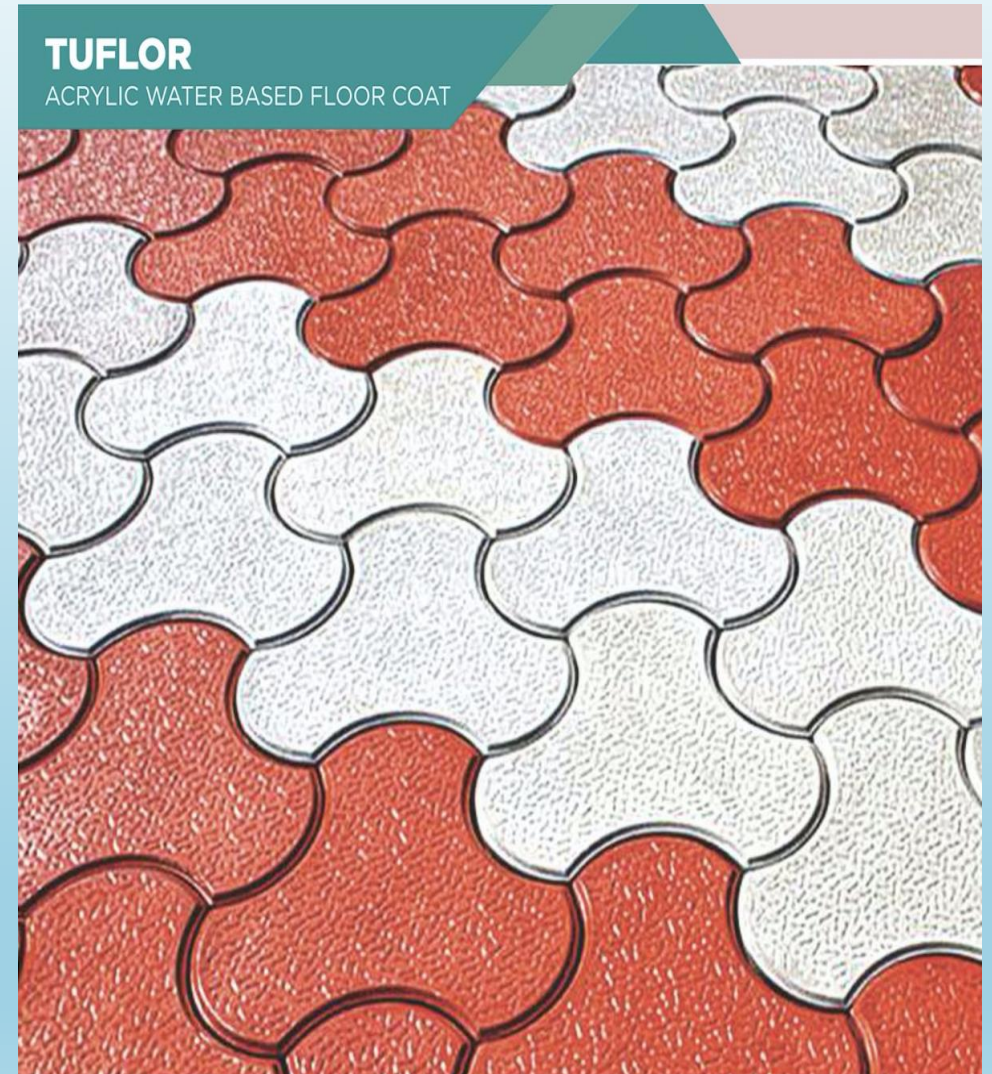

Our Product & Method of Application

- **TUFLOR:**
- **Method of Application:**
  1. FILL ANY CRACKS ON THE FLOOR WITH APPROPRIATE CRACK FILLER
  2. APPLY ONE COAT OF **TUFLOR** DILUTED BY 25% AS PRIMER
  3. APPLY 2ND COAT OF TUFLOR WITH OUT DILUTION, DIRECTLY.
  4. APPLY 3RD COAT OF TUFLOR WITH OUT DILUTION FOR BETTER FILM BUILDUP OF PAINT.